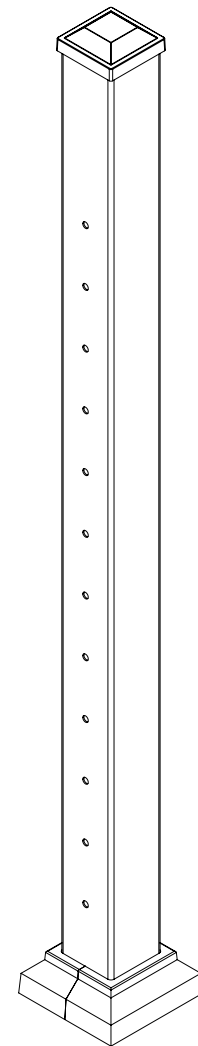

4

3

2

1

ITEM NO.	PART NUMBER	DESCRIPTION	QTY.
1	CC04430	3" POST CAP	1
2	PO043345	3" X 48" CABLE STAIR INLINE POST	1
3	BC015305	3" POST SKIRT	1
4	BP04450	3" BASE PLATE	1
5	SS009880	M8 X 80 POST BOLT SS	4

COLOR OPTIONS	
PART NUMBER	COLOR
PC441848B	BLACK
PC441848W	WHITE
PC441848Z	BRONZE

REVISIONS - BALLOONS DENOTE CHANGES			
REV.	DESCRIPTION	DATE	APPROVED
A		03/12/2024	ZAG

NOTE: THIS IS FOR A 42" SYSTEM

UNLESS OTHERWISE SPECIFIED:		NAME	DATE
DIMENSIONS ARE IN INCHES		DRAWN	VINH 03/12/24
TOLERANCES:		CHECKED	
FRACTIONAL ±		ENG APPR.	
ANGULAR: MACH ± BEND ±		MFG APPR.	
TWO PLACE DECIMAL ±		THIRD ANGLE PROJECTION:	
THREE PLACE DECIMAL ±			
INTERPRET GEOMETRIC TOLERANCING PER:		MATERIAL	
		FINISH	
		DO NOT SCALE DRAWING	

ULTRALOX™

TITLE: SHOP DRAWING, WILLIAMS 3" X 48" POST, CABLE INLINE STAIR POST

SIZE	DWG. NO.	REV
B	PC441848	A

SCALE: 1:12 WEIGHT: SHEET 1 OF 1

4

3

2

1