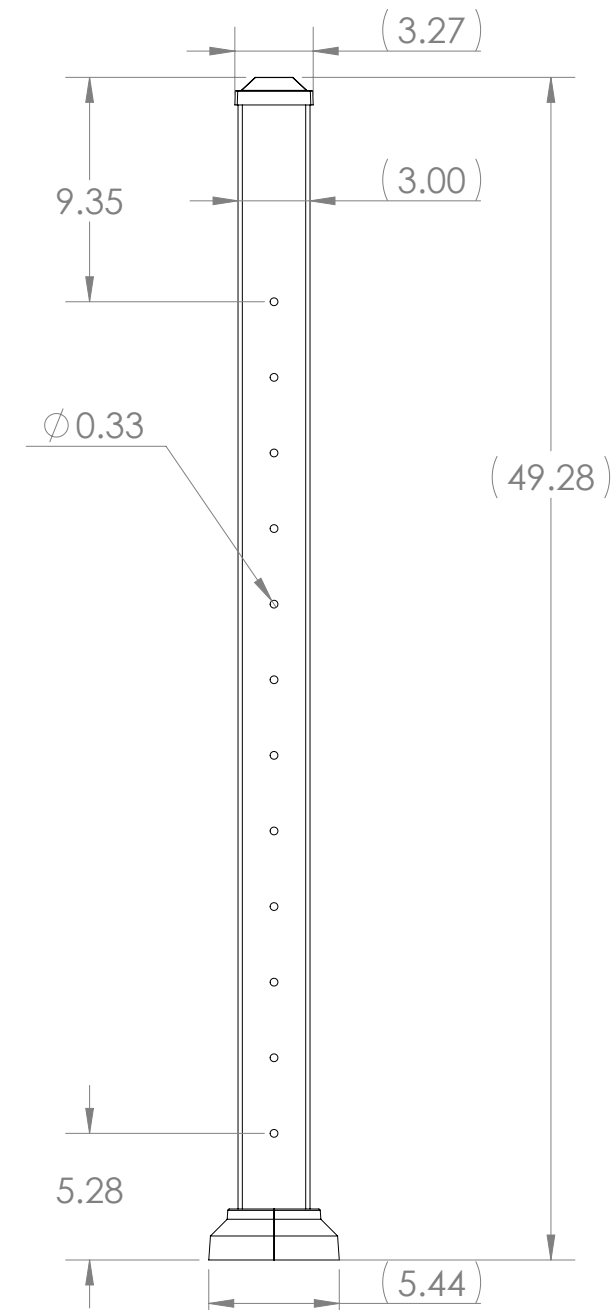

4

3

2

1

ITEM NO.	PART NUMBER	DESCRIPTION	QTY.
1	CC04430	3" POST CAP	1
2	PO043345	3" X 48" CABLE STAIR INLINE POST	1
3	BC015305	3" POST SKIRT	1
4	BP04450	3" BASE PLATE	1
5	SS009880	M8 X 80 POST BOLT SS	4

COLOR OPTIONS	
PART NUMBER	COLOR
PC441848B	BLACK
PC441848W	WHITE
PC441848Z	BRONZE

REVISIONS - BALLOONS DENOTE CHANGES			
REV.	DESCRIPTION	DATE	APPROVED
A		03/12/2024	ZAG

NOTE: THIS IS FOR A 42" SYSTEM

UNLESS OTHERWISE SPECIFIED:		NAME	DATE
DIMENSIONS ARE IN INCHES		DRAWN	VINH 03/12/24
TOLERANCES:		CHECKED	
FRACTIONAL ±		ENG APPR.	
ANGULAR: MACH ± BEND ±		MFG APPR.	
TWO PLACE DECIMAL ±		THIRD ANGLE PROJECTION:	
THREE PLACE DECIMAL ±			
INTERPRET GEOMETRIC TOLERANCING PER:		MATERIAL	
		FINISH	
		DO NOT SCALE DRAWING	

ULTRALOX™

TITLE: SHOP DRAWING, WILLIAMS 3" X 48" POST, CABLE INLINE STAIR POST

SIZE	DWG. NO.	REV
B	PC441848	A

SCALE: 1:12 WEIGHT: SHEET 1 OF 1

4

3

2

1