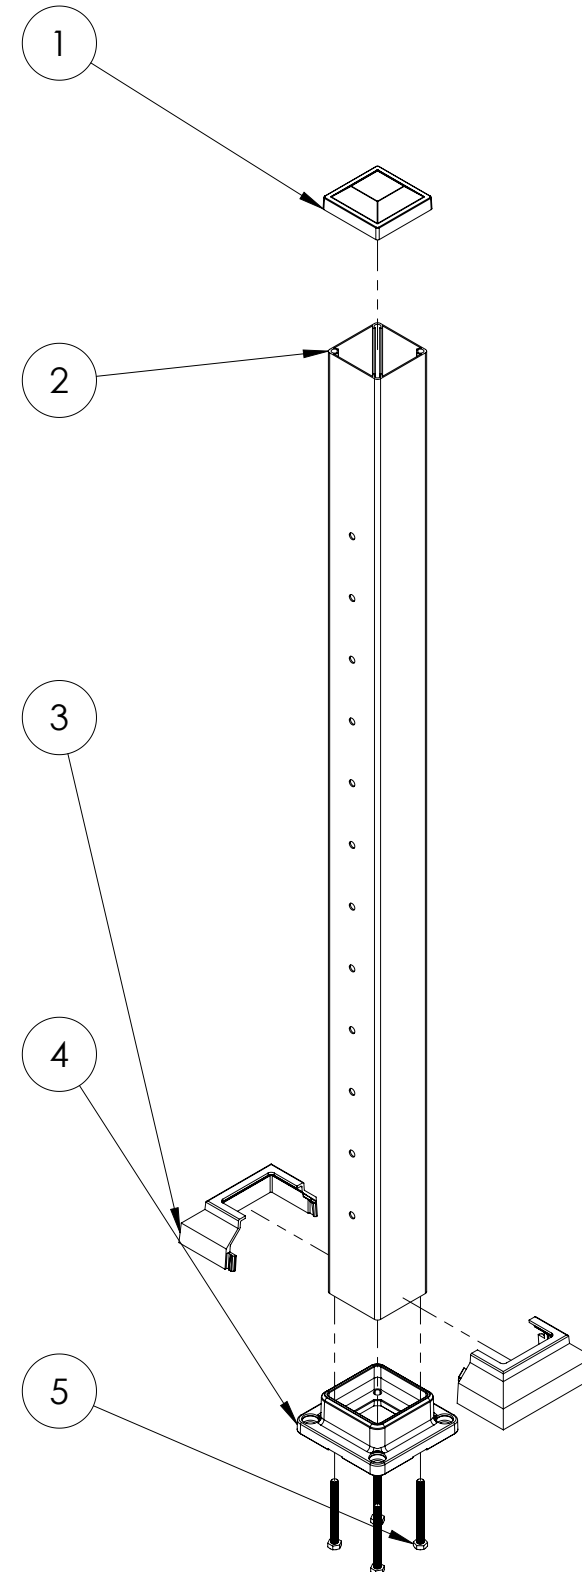

4

3

2

1

ITEM NO.	PART NUMBER	DESCRIPTION	QTY.
1	CC04430	3" POST CAP	1
2	PO043345	3" X 48" CABLE STAIR INLINE POST	1
3	BC015305	3" POST SKIRT	1
4	BP04450	3" BASE PLATE	1
5	SS009880	M8 X 80 POST BOLT SS	4

COLOR OPTIONS	
PART NUMBER	COLOR
PC441848B	BLACK
PC441848W	WHITE
PC441848Z	BRONZE

REVISIONS - BALLOONS DENOTE CHANGES			
REV.	DESCRIPTION	DATE	APPROVED
A		03/12/2024	ZAG

NOTE: THIS IS FOR A 42" SYSTEM

UNLESS OTHERWISE SPECIFIED:		NAME	DATE
DIMENSIONS ARE IN INCHES		DRAWN	VINH 03/12/24
TOLERANCES:		CHECKED	
FRACTIONAL ±		ENG APPR.	
ANGULAR: MACH ± BEND ±		MFG APPR.	
TWO PLACE DECIMAL ±		THIRD ANGLE PROJECTION:	
THREE PLACE DECIMAL ±			
INTERPRET GEOMETRIC TOLERANCING PER:		MATERIAL	
		FINISH	
		DO NOT SCALE DRAWING	

ULTRALOX™

TITLE: SHOP DRAWING, WILLIAMS 3" X 48" POST, CABLE INLINE STAIR POST

SIZE	DWG. NO.	REV
B	PC441848	A

SCALE: 1:12 WEIGHT: SHEET 1 OF 1

4

3

2

1